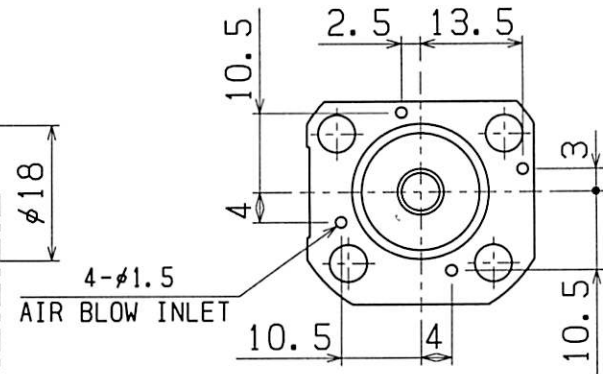

CONTACT

4-φ1.5
AIR BLOW INLET

SENSOR HEAD H4D-07-03H
EXTENSION CABLE CA2-5

SET NUMBER: H4D-07-03S
COMPOSITION [SENSOR HEAD H4D-07-03H
EXTENSION CABLE CA2-5

	NAME	TOOL SETTING PROBE
A4	DRAWING NUMBER	H4D-07-03S
1 : 1		