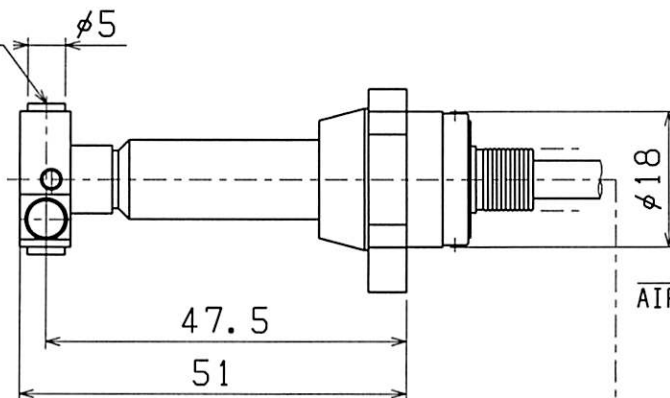

CONTACT

4-φ1.5
AIR BLOW INLET

SENSOR HEAD H4D-07-03H
EXTENSION CABLE CA2-5

SET NUMBER: H4D-07-03S
COMPOSITION [SENSOR HEAD H4D-07-03H
EXTENSION CABLE CA2-5

	NAME	TOOL SETTING PROBE
A4	DRAWING NUMBER	H4D-07-03S
1 : 1		