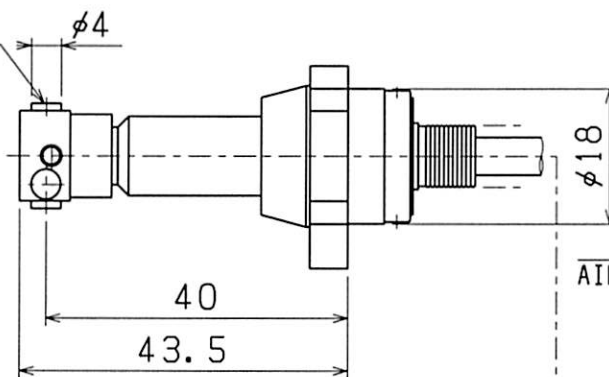

CONTACT

4-φ1.5
AIR BLOW INLET

SENSOR HEAD H4D-03-02H | EXTENSION CABLE CA2-5

SET NUMBER : H4D-03-02S
COMPOSITION [SENSOR HEAD H4D-03-02H
EXTENSION CABLE CA2-5

	NAME	TOOL SETTING PROBE
A4	DRAWING NUMBER	H4D-03-02S
1 : 1		