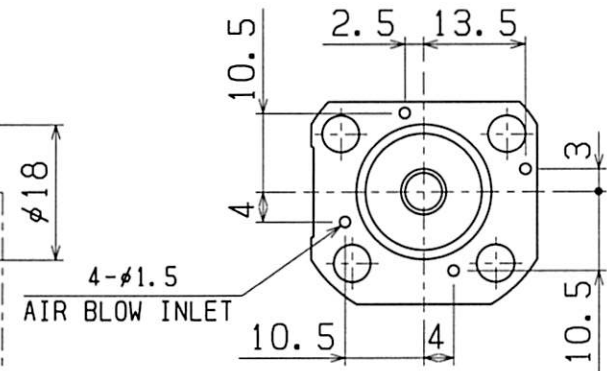

CONTACT

4-φ1.5
AIR BLOW INLET

SENSOR HEAD H4D-03-02H | EXTENSION CABLE CA2-5

SET NUMBER : H4D-03-02S
COMPOSITION [SENSOR HEAD H4D-03-02H
EXTENSION CABLE CA2-5

	NAME	TOOL SETTING PROBE
A4	DRAWING NUMBER	H4D-03-02S
1 : 1		