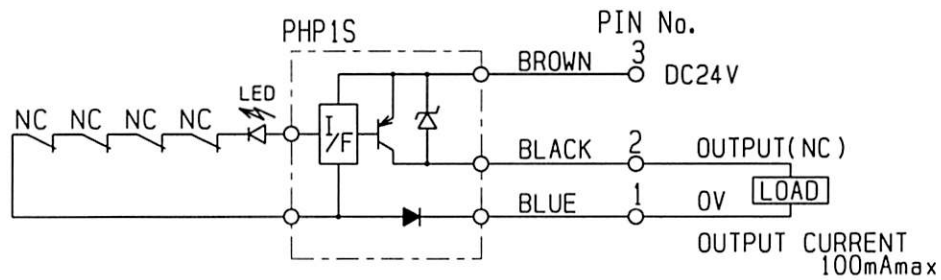

LED LAMP
NORMALLY LIT
PUSH UNLIT

CORROSION RESISTANCE

CONTACT

O RING
S16

SET NUMBER H4A-53-01S
COMPOSITION [SENSOR H4A-53-01H
EXTENSION CABLE CW3-3

| | | |
|-----|--|--------------------|
| | NAME | TOOL SETTING PROBE |
| A4 | DRAWING NUMBER | H4A-53-01S |
| 1:1 |  TOOLSSENSOR.COM | |