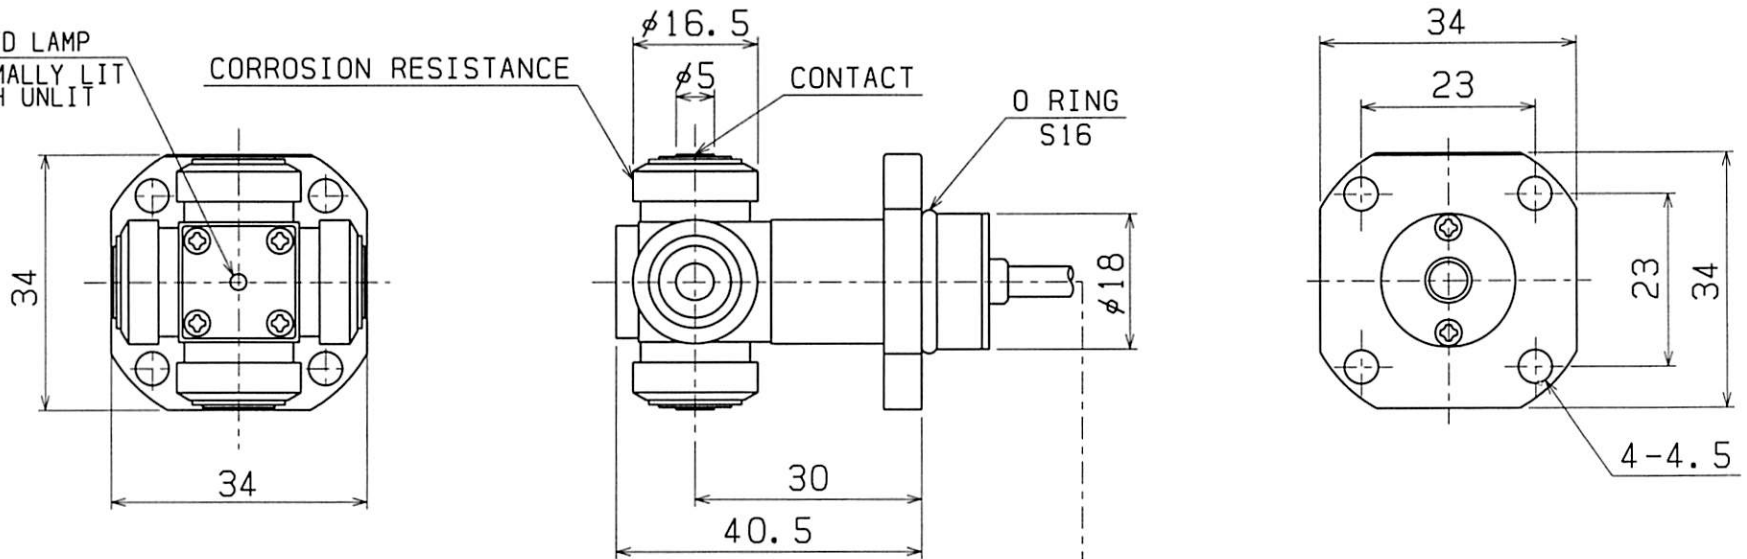

LED LAMP
NORMALLY LIT
PUSH UNLIT

CORROSION RESISTANCE

CONTACT

O RING
S16

SET NUMBER H4A-53-01S
COMPOSITION [SENSOR H4A-53-01H
EXTENSION CABLE CW3-3

| | | |
|-----|--|--------------------|
| | NAME | TOOL SETTING PROBE |
| A4 | DRAWING NUMBER | H4A-53-01S |
| 1:1 |  TOOLSSENSOR.COM | |