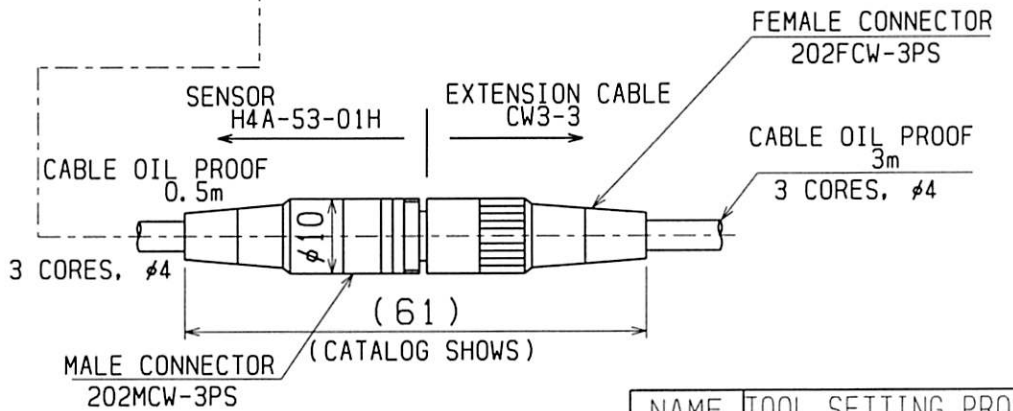

LED LAMP
NORMALLY LIT
PUSH UNLIT

CORROSION RESISTANCE

CONTACT

O RING
S16

SET NUMBER H4A-53-01S
COMPOSITION [SENSOR H4A-53-01H
EXTENSION CABLE CW3-3

| | | |
|-----|--|--------------------|
| | NAME | TOOL SETTING PROBE |
| A4 | DRAWING NUMBER | H4A-53-01S |
| 1:1 |  TOOLSSENSOR.COM | |