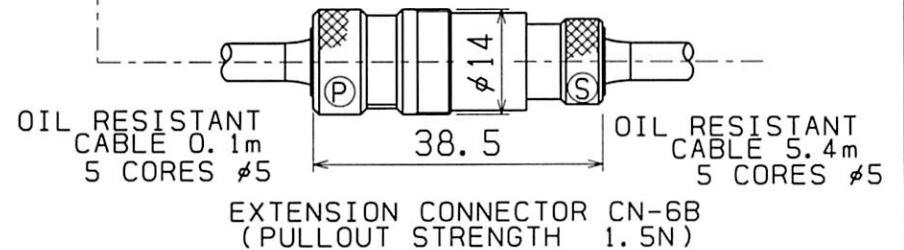

SET : H4A-18-39S
 COMPOSITION { SENSOR HEAD H4A-18-39H
 EXTENSION CABLE CB5-5.4
 LEVEL CONVERSION UNIT BA-4A

SENSOR HEAD H4A-18-39H | EXTENSION CABLE CB5-5.4

MODIFIED THE WIRING COLOR
 IN NOVEMBER, 1998
 () SHOWS OLD WIRING COLOR

	NAME	TOOL SETTING PROBE
A4	DRAWING NUMBER	H4A-18-39S
1 : 1	METROL TOOLSSENSOR.COM	