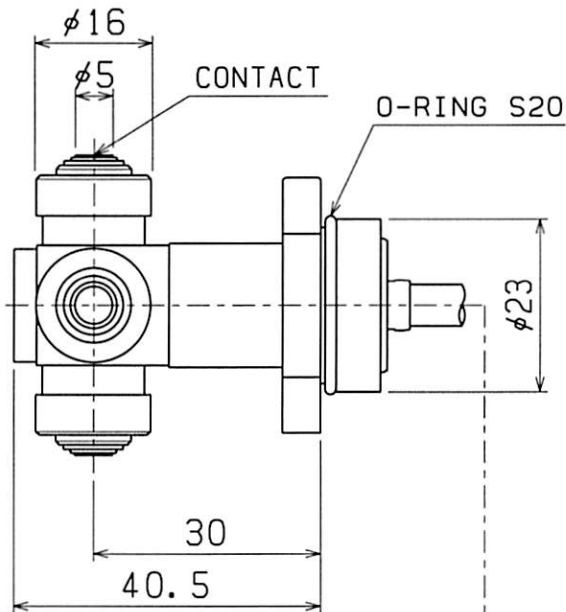

SET : H4A-18-39S
 COMPOSITION { SENSOR HEAD H4A-18-39H
 EXTENSION CABLE CB5-5.4
 LEVEL CONVERSION UNIT BA-4A

SENSOR HEAD H4A-18-39H | EXTENSION CABLE CB5-5.4

MODIFIED THE WIRING COLOR
 IN NOVEMBER, 1998
 () SHOWS OLD WIRING COLOR

	NAME	TOOL SETTING PROBE
A4	DRAWING NUMBER	H4A-18-39S
1 : 1	METROL TOOLSSENSOR.COM	