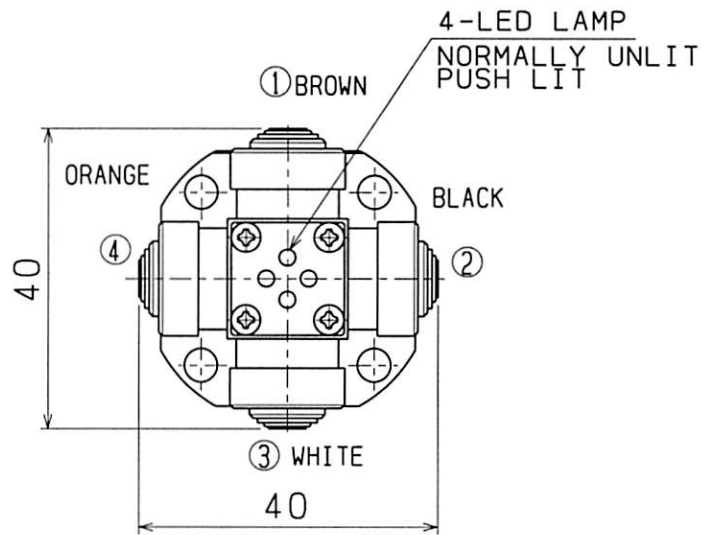

SET : H4A-18-39S
 COMPOSITION { SENSOR HEAD H4A-18-39H
 EXTENSION CABLE CB5-5.4
 LEVEL CONVERSION UNIT BA-4A

SENSOR HEAD H4A-18-39H | EXTENSION CABLE CB5-5.4

MODIFIED THE WIRING COLOR
 IN NOVEMBER, 1998
 () SHOWS OLD WIRING COLOR

	NAME	TOOL SETTING PROBE
A4	DRAWING NUMBER	H4A-18-39S
1 : 1	METROL TOOLSSENSOR.COM	