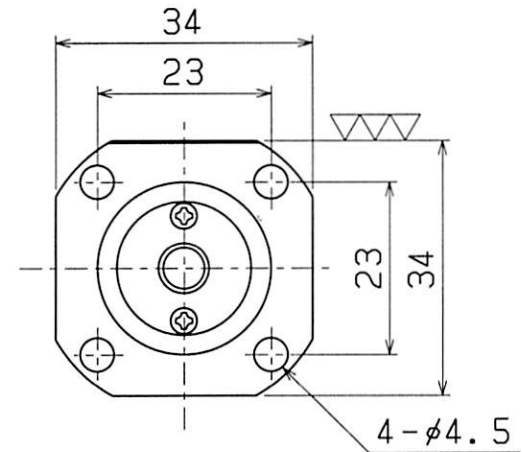

SET : H4A-18-39S
 COMPOSITION { SENSOR HEAD H4A-18-39H
 EXTENSION CABLE CB5-5.4
 LEVEL CONVERSION UNIT BA-4A

SENSOR HEAD H4A-18-39H | EXTENSION CABLE CB5-5.4

MODIFIED THE WIRING COLOR
 IN NOVEMBER, 1998
 () SHOWS OLD WIRING COLOR

	NAME	TOOL SETTING PROBE
A4	DRAWING NUMBER	H4A-18-39S
1 : 1	METROL TOOLSSENSOR.COM	