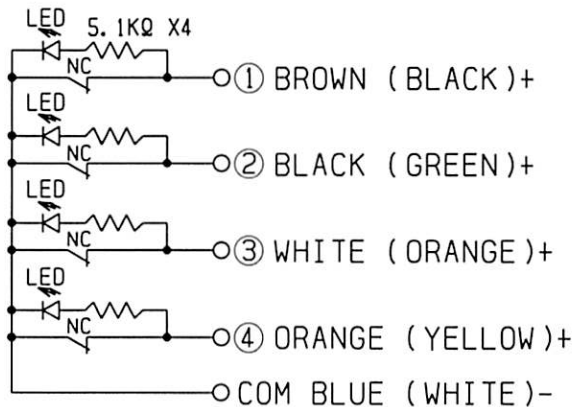

SET : H4A-18-39S
 COMPOSITION { SENSOR HEAD H4A-18-39H
 EXTENSION CABLE CB5-5.4
 LEVEL CONVERSION UNIT BA-4A

SENSOR HEAD H4A-18-39H | EXTENSION CABLE CB5-5.4

MODIFIED THE WIRING COLOR
 IN NOVEMBER, 1998
 () SHOWS OLD WIRING COLOR

	NAME	TOOL SETTING PROBE
A4	DRAWING NUMBER	H4A-18-39S
1 : 1	METROL TOOLSSENSOR.COM	