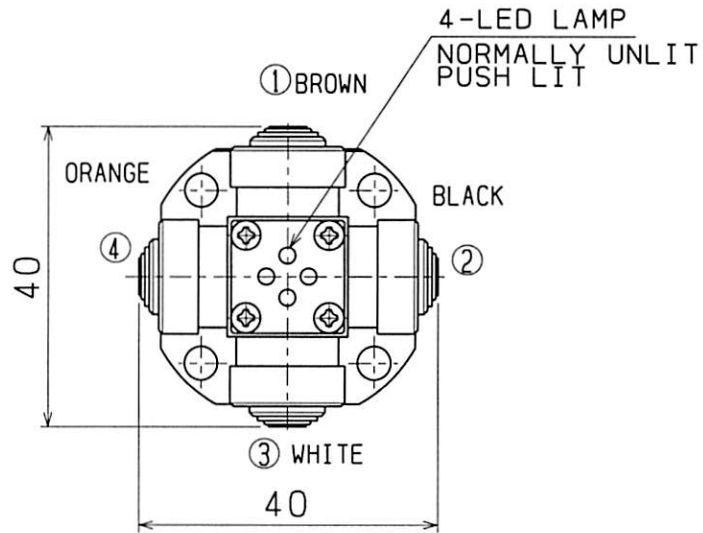

SET : H4A-18-39S

COMPOSITION { SENSOR HEAD H4A-18-39H
 EXTENSION CABLE CB5-5.4
 LEVEL CONVERSION UNIT BA-4A

SENSOR HEAD H4A-18-39H | EXTENSION CABLE CB5-5.4

MODIFIED THE WIRING COLOR
 IN NOVEMBER, 1998
 () SHOWS OLD WIRING COLOR

	NAME	TOOL SETTING PROBE
A4	DRAWING NUMBER	H4A-18-39S
1 : 1		