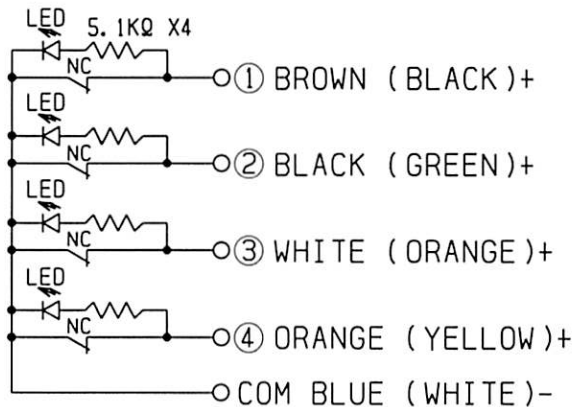

SET : H4A-18-39S

COMPOSITION { SENSOR HEAD H4A-18-39H
 EXTENSION CABLE CB5-5.4
 LEVEL CONVERSION UNIT BA-4A

SENSOR HEAD H4A-18-39H | EXTENSION CABLE CB5-5.4

MODIFIED THE WIRING COLOR
 IN NOVEMBER, 1998
 () SHOWS OLD WIRING COLOR

	NAME	TOOL SETTING PROBE
A4	DRAWING NUMBER	H4A-18-39S
1 : 1		