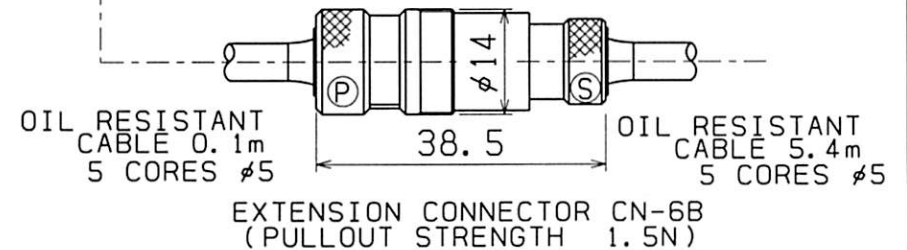

SET : H4A-18-39S

COMPOSITION { SENSOR HEAD H4A-18-39H
 EXTENSION CABLE CB5-5.4
 LEVEL CONVERSION UNIT BA-4A

SENSOR HEAD H4A-18-39H | EXTENSION CABLE CB5-5.4

MODIFIED THE WIRING COLOR
 IN NOVEMBER, 1998
 () SHOWS OLD WIRING COLOR

	NAME	TOOL SETTING PROBE
A4	DRAWING NUMBER	H4A-18-39S
1 : 1		