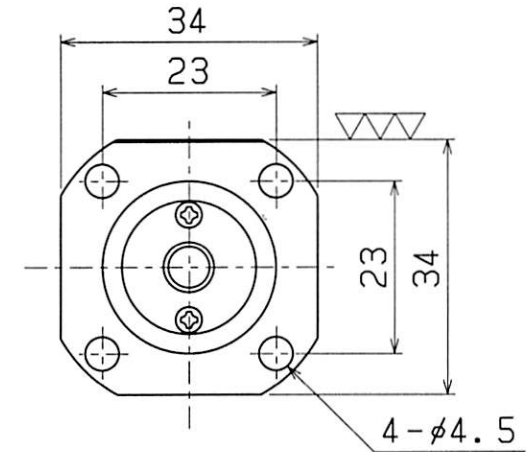

SET : H4A-18-39S

COMPOSITION { SENSOR HEAD H4A-18-39H
 EXTENSION CABLE CB5-5.4
 LEVEL CONVERSION UNIT BA-4A

SENSOR HEAD H4A-18-39H | EXTENSION CABLE CB5-5.4

MODIFIED THE WIRING COLOR
 IN NOVEMBER, 1998
 () SHOWS OLD WIRING COLOR

	NAME	TOOL SETTING PROBE
A4	DRAWING NUMBER	H4A-18-39S
1 : 1		