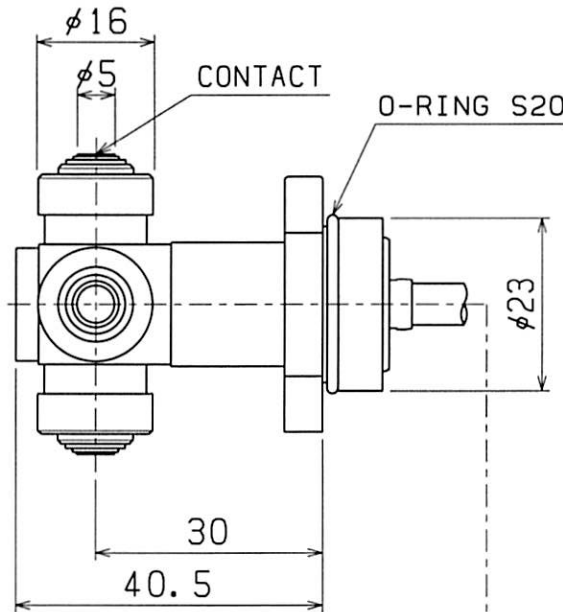

SET : H4A-18-39S

COMPOSITION { SENSOR HEAD H4A-18-39H
 EXTENSION CABLE CB5-5.4
 LEVEL CONVERSION UNIT BA-4A

SENSOR HEAD H4A-18-39H | EXTENSION CABLE CB5-5.4

MODIFIED THE WIRING COLOR
 IN NOVEMBER, 1998
 () SHOWS OLD WIRING COLOR

	NAME	TOOL SETTING PROBE
A4	DRAWING NUMBER	H4A-18-39S
1 : 1		