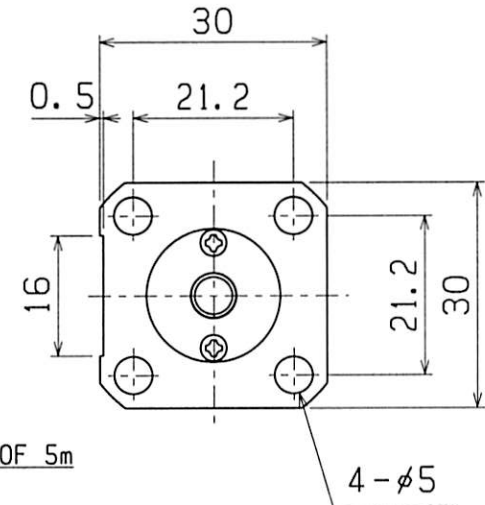

LED LAMP  
NORMALLY UNLIT  
PUSH LIT

CABLE OIL PROOF 5m  
2 CORES, 5

SET NUMBER H4A-12-90S

COMPOSITION {  
 SENSOR HEAD H4A-12-90H  
 LEVELCONVERTER UNIT BA-1C-P

	NAME	TOOL SETTING PROBE
A 4	DRAWING NUMBER	H4A-12-90S
1 : 1		