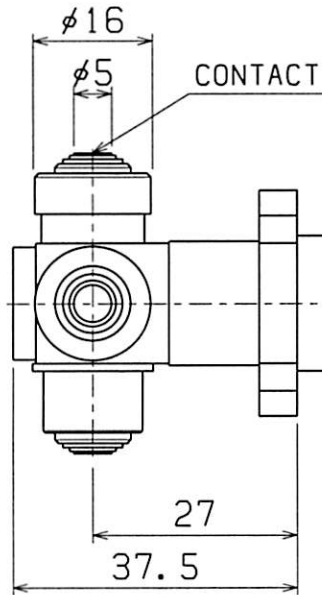

LED LAMP  
NORMALLY UNLIT  
PUSH LIT

CABLE OIL PROOF 5m  
2 CORES, 5

SET NUMBER H4A-12-90S

COMPOSITION {  
 SENSOR HEAD H4A-12-90H  
 LEVELCONVERTER UNIT BA-1C-P

	NAME	TOOL SETTING PROBE
A 4	DRAWING NUMBER	H4A-12-90S
1 : 1		