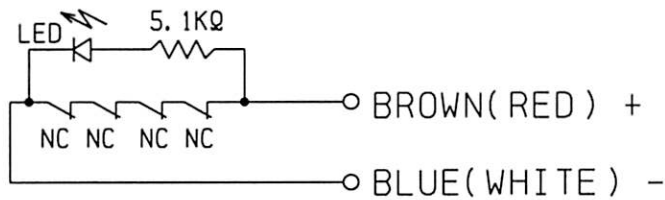

LED LAMP  
NORMALLY UNLIT  
PUSH LIT

CABLE OIL PROOF 5m  
2 CORES, 5

SET NUMBER H4A-12-90S

COMPOSITION {  
 SENSOR HEAD H4A-12-90H  
 LEVELCONVERTER UNIT BA-1C-P

	NAME	TOOL SETTING PROBE
A 4	DRAWING NUMBER	H4A-12-90S
1 : 1		