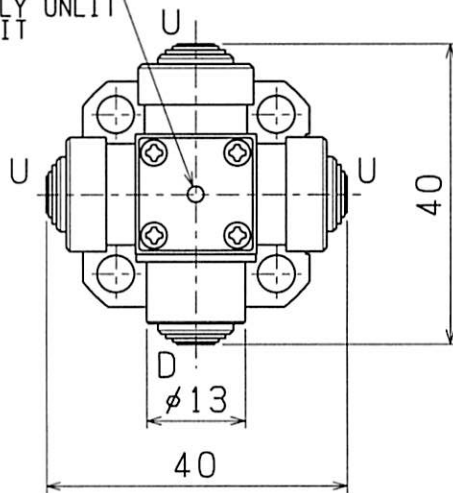

LED LAMP  
NORMALLY UNLIT  
PUSH LIT

CABLE OIL PROOF 5m  
2 CORES, 5

SET NUMBER H4A-12-90S

COMPOSITION {  
 SENSOR HEAD H4A-12-90H  
 LEVELCONVERTER UNIT BA-1C-P

	NAME	TOOL SETTING PROBE
A 4	DRAWING NUMBER	H4A-12-90S
1 : 1		