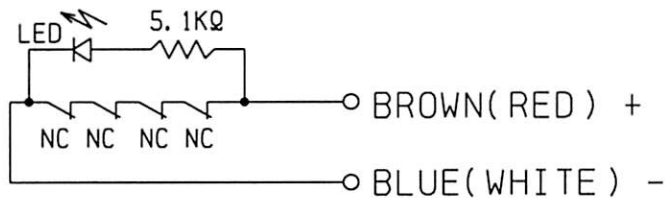

SET NUMBER H4A-12-90S

COMPOSITION

- SENSOR HEAD H4A-12-90H
- LEVELCONVERTER UNIT BA-1C-P

	NAME	TOOL SETTING PROBE
A 4	DRAWING NUMBER	H4A-12-90S
1 : 1	 TOOLSSENSOR.COM	