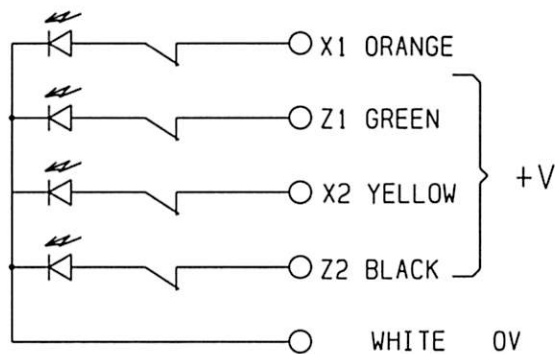

4-LED LAMP
NORMALLY LIT
PUSH UNLIT

SENSOR HEAD
H4A-12-32H

EXTENSION CABLE
CA5-4

SET NUMBER: H4A-12-32S

COMPOSITION { SENSOR HEAD H4A-12-32H
EXTENSION CABLE CA5-4

	NAME	TOOL SETTING PROBE
A 4	DRAWING NUMBER	H4A-12-32S
1 : 1		