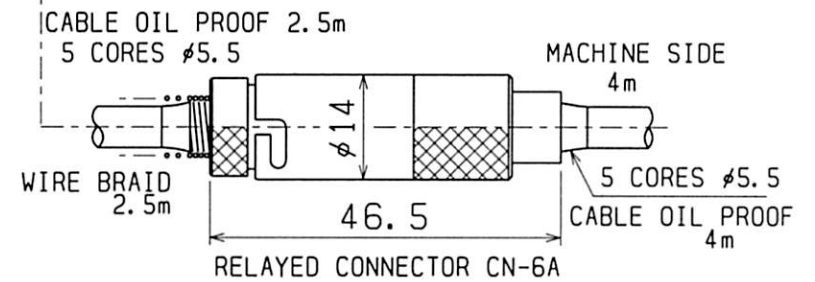

4-LED LAMP
NORMALLY LIT
PUSH UNLIT

SENSOR HEAD
H4A-12-32H

EXTENSION CABLE
CA5-4

SET NUMBER: H4A-12-32S

COMPOSITION { SENSOR HEAD H4A-12-32H
EXTENSION CABLE CA5-4

	NAME	TOOL SETTING PROBE
A 4	DRAWING NUMBER	H4A-12-32S
1 : 1		