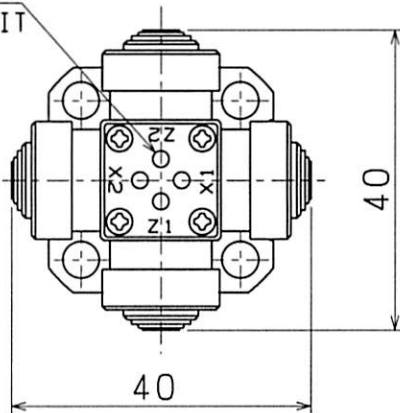

4-LED LAMP
NORMALLY LIT
PUSH UNLIT

SENSOR HEAD
H4A-12-32H

EXTENSION CABLE
CA5-4

SET NUMBER: H4A-12-32S

COMPOSITION { SENSOR HEAD H4A-12-32H
EXTENSION CABLE CA5-4

	NAME	TOOL SETTING PROBE
A 4	DRAWING NUMBER	H4A-12-32S
1 : 1		