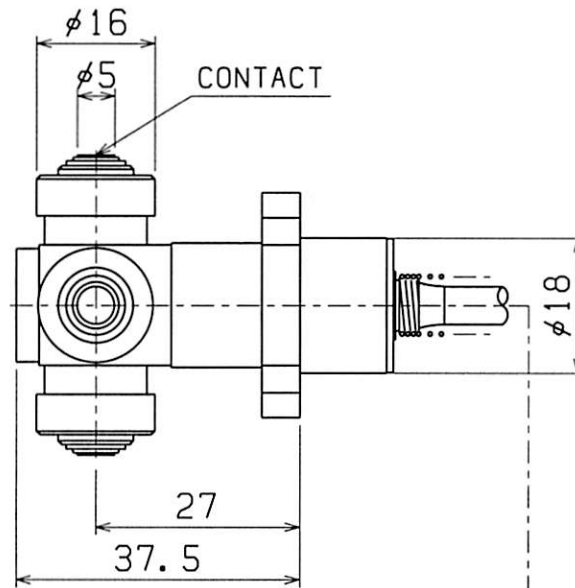

4-LED LAMP
NORMALLY LIT
PUSH UNLIT

SENSOR HEAD
H4A-12-32H

EXTENSION CABLE
CA5-4

SET NUMBER: H4A-12-32S

COMPOSITION { SENSOR HEAD H4A-12-32H
EXTENSION CABLE CA5-4

	NAME	TOOL SETTING PROBE
A 4	DRAWING NUMBER	H4A-12-32S
1 : 1		