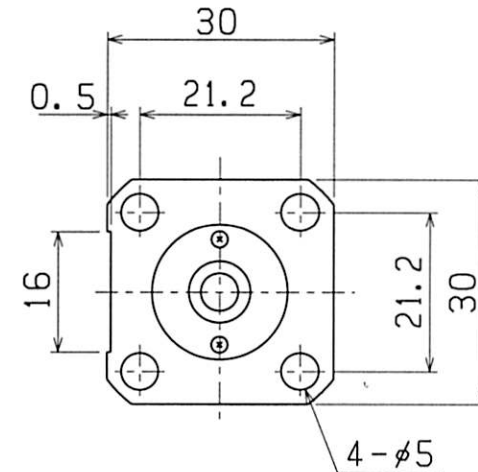

4-LED LAMP
NORMALLY LIT
PUSH UNLIT

SENSOR HEAD
H4A-12-32H

EXTENSION CABLE
CA5-4

SET NUMBER: H4A-12-32S

COMPOSITION { SENSOR HEAD H4A-12-32H
EXTENSION CABLE CA5-4

	NAME	TOOL SETTING PROBE
A 4	DRAWING NUMBER	H4A-12-32S
1 : 1		