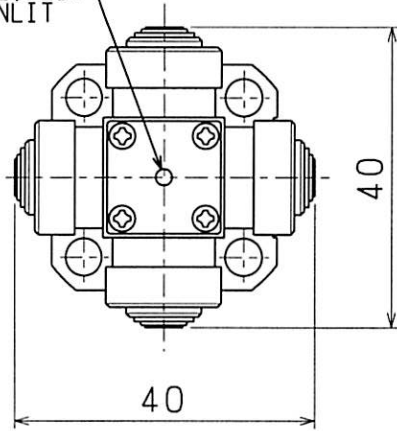

LED LAMP  
NORMALLY LIT  
PUSH UNLIT

SET NUMBER: H4A-12-20S  
COMPOSITION { SENSOR H4A-12-20H  
EXTENSION CABLE CA2-5

	NAME	TOOL SETTING PROBE
A 4	DRAWING NUMBER	H4A-12-20S
1 : 1	 <b>TOOLSSENSOR.COM</b>	