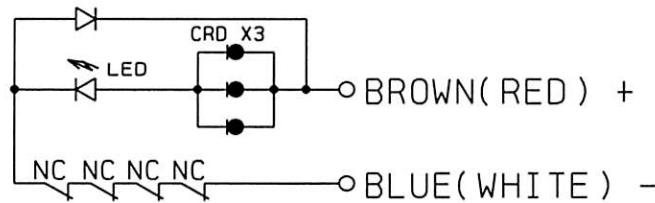

LED LAMP  
NORMALLY LIT  
PUSH UNLIT

SET NUMBER: H4A-12-20S  
COMPOSITION { SENSOR H4A-12-20H  
EXTENSION CABLE CA2-5

	NAME	TOOL SETTING PROBE
A 4	DRAWING NUMBER	H4A-12-20S
1 : 1	 <b>TOOLSSENSOR.COM</b>	