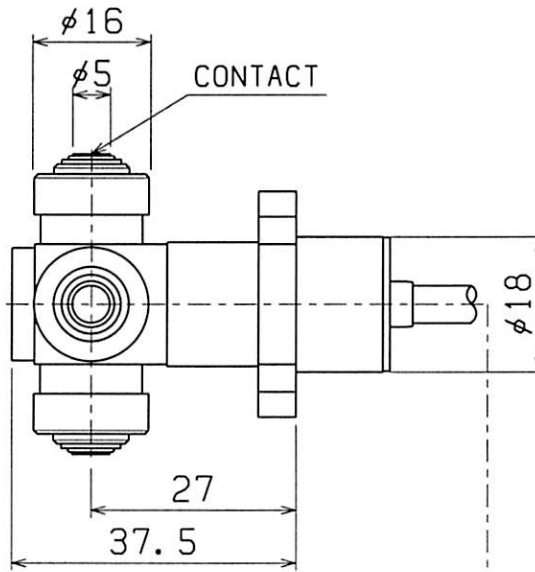

LED LAMP  
NORMALLY LIT  
PUSH UNLIT

SET NUMBER: H4A-12-20S  
COMPOSITION { SENSOR H4A-12-20H  
EXTENSION CABLE CA2-5

	NAME	TOOL SETTING PROBE
A 4	DRAWING NUMBER	H4A-12-20S
1 : 1	 <b>TOOLSSENSOR.COM</b>	