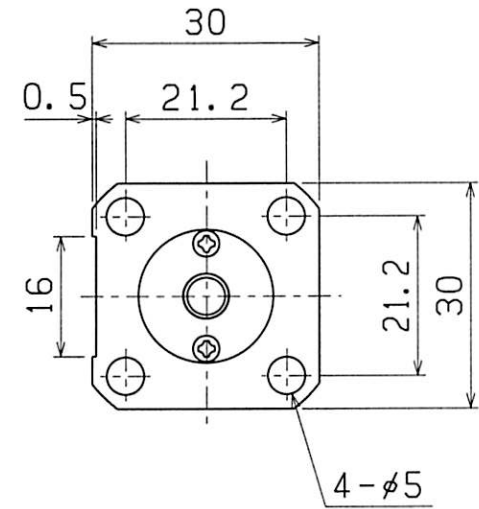

LED LAMP  
NORMALLY LIT  
PUSH UNLIT

SET NUMBER: H4A-12-20S  
COMPOSITION { SENSOR H4A-12-20H  
EXTENSION CABLE CA2-5

	NAME	TOOL SETTING PROBE
A 4	DRAWING NUMBER	H4A-12-20S
1 : 1	 <b>TOOLSSENSOR.COM</b>	