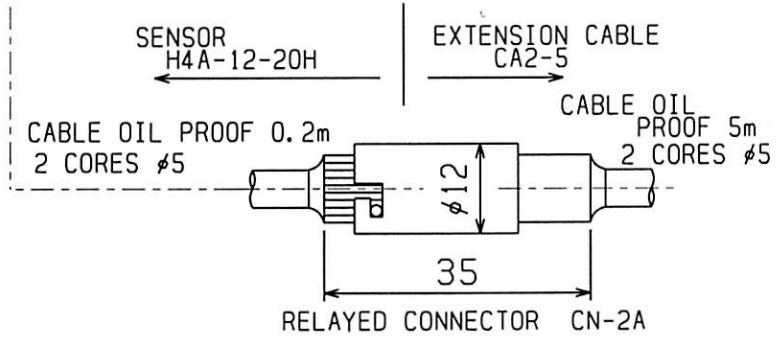

LED LAMP  
NORMALLY LIT  
PUSH UNLIT

SET NUMBER: H4A-12-20S  
COMPOSITION { SENSOR H4A-12-20H  
EXTENSION CABLE CA2-5

	NAME	TOOL SETTING PROBE
A 4	DRAWING NUMBER	H4A-12-20S
1 : 1	 <b>TOOLSSENSOR.COM</b>	