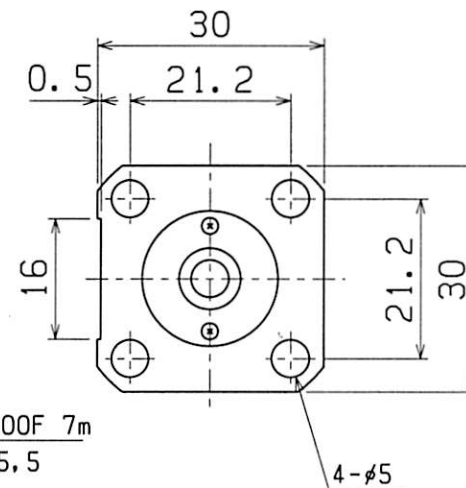

4-LED LAMP
NORMALLY UNLIT
PUSH LIT

CABLE OIL PROOF 7m
5 CORES, φ5,5

SET NUMBER H4A-12-05S

COMPOSITION [SENSOR HEAD H4A-12-05H
POLARITY CONVERTOR NUIT BA-4A

	NAME	TOOL SETTING PROBE
A4	DRAWING NUMBER	H4A-12-05S
1 : 1		