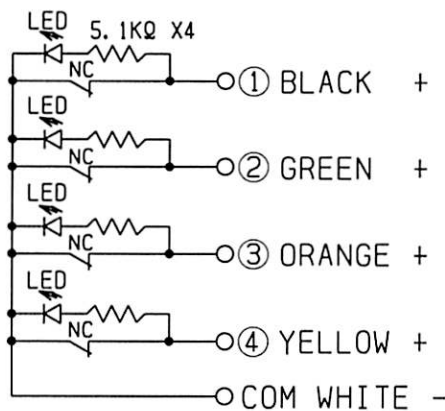

4-LED LAMP
NORMALLY UNLIT
PUSH LIT

CABLE OIL PROOF 7m
5 CORES, φ5,5

SET NUMBER H4A-12-05S

COMPOSITION [SENSOR HEAD H4A-12-05H
POLARITY CONVERTOR NUIT BA-4A

	NAME	TOOL SETTING PROBE
A4	DRAWING NUMBER	H4A-12-05S
1 : 1		