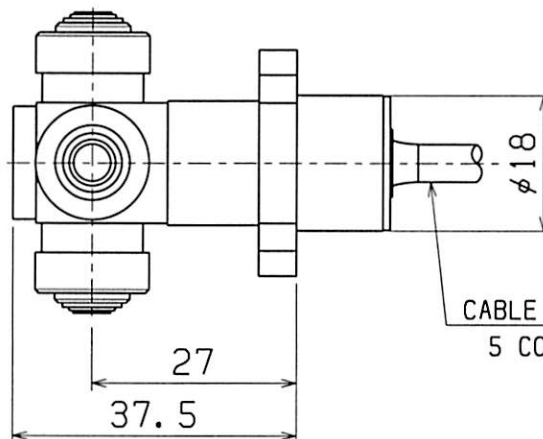

4-LED LAMP
NORMALLY UNLIT
PUSH LIT

CABLE OIL PROOF 7m
5 CORES, φ5,5

SET NUMBER H4A-12-05S

COMPOSITION [SENSOR HEAD H4A-12-05H
POLARITY CONVERTOR NUIT BA-4A

	NAME	TOOL SETTING PROBE
A4	DRAWING NUMBER	H4A-12-05S
1 : 1		