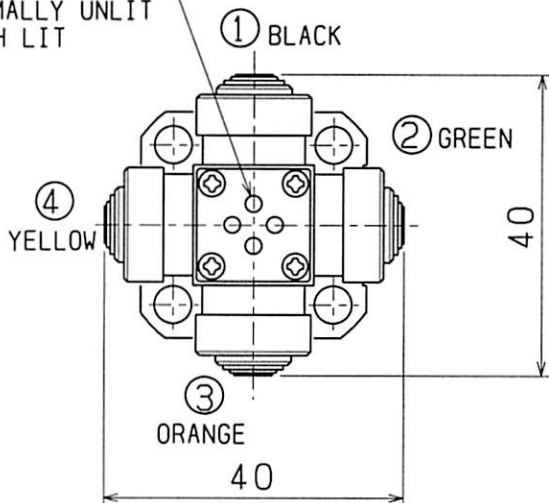

4-LED LAMP
NORMALLY UNLIT
PUSH LIT

CABLE OIL PROOF 7m
5 CORES, φ5,5

SET NUMBER H4A-12-05S

COMPOSITION [SENSOR HEAD H4A-12-05H
POLARITY CONVERTOR NUIT BA-4A

	NAME	TOOL SETTING PROBE
A4	DRAWING NUMBER	H4A-12-05S
1 : 1		